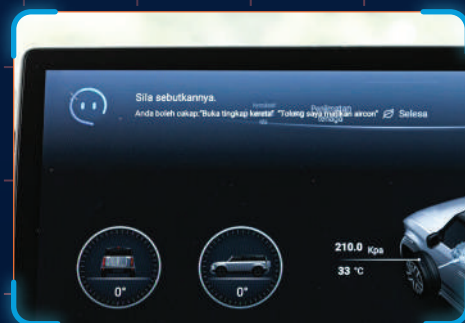

H-ARM MULTILINK
Rear suspension for precise handling
and superior comfort

INTELLIGENCE

ALL WHEEL DRIVE
ALLROAD CONDITIONS
10 DRIVING MODES

INTERACTION

360° Driving Video Recorder (DVR)

Near Field Communication (NFC) Smart Key Card

540° Around View Monitor (AVM)

Intelligent Voice Assistant (Front & Rear)

PREMIUM EXPERIENCE

Ventilated Seats
(Front & Rear)

Front Massage Seats

Stowable Rear Seats

Electronic Door Release
(Front & Rear)

Rear Storage Box (40L)